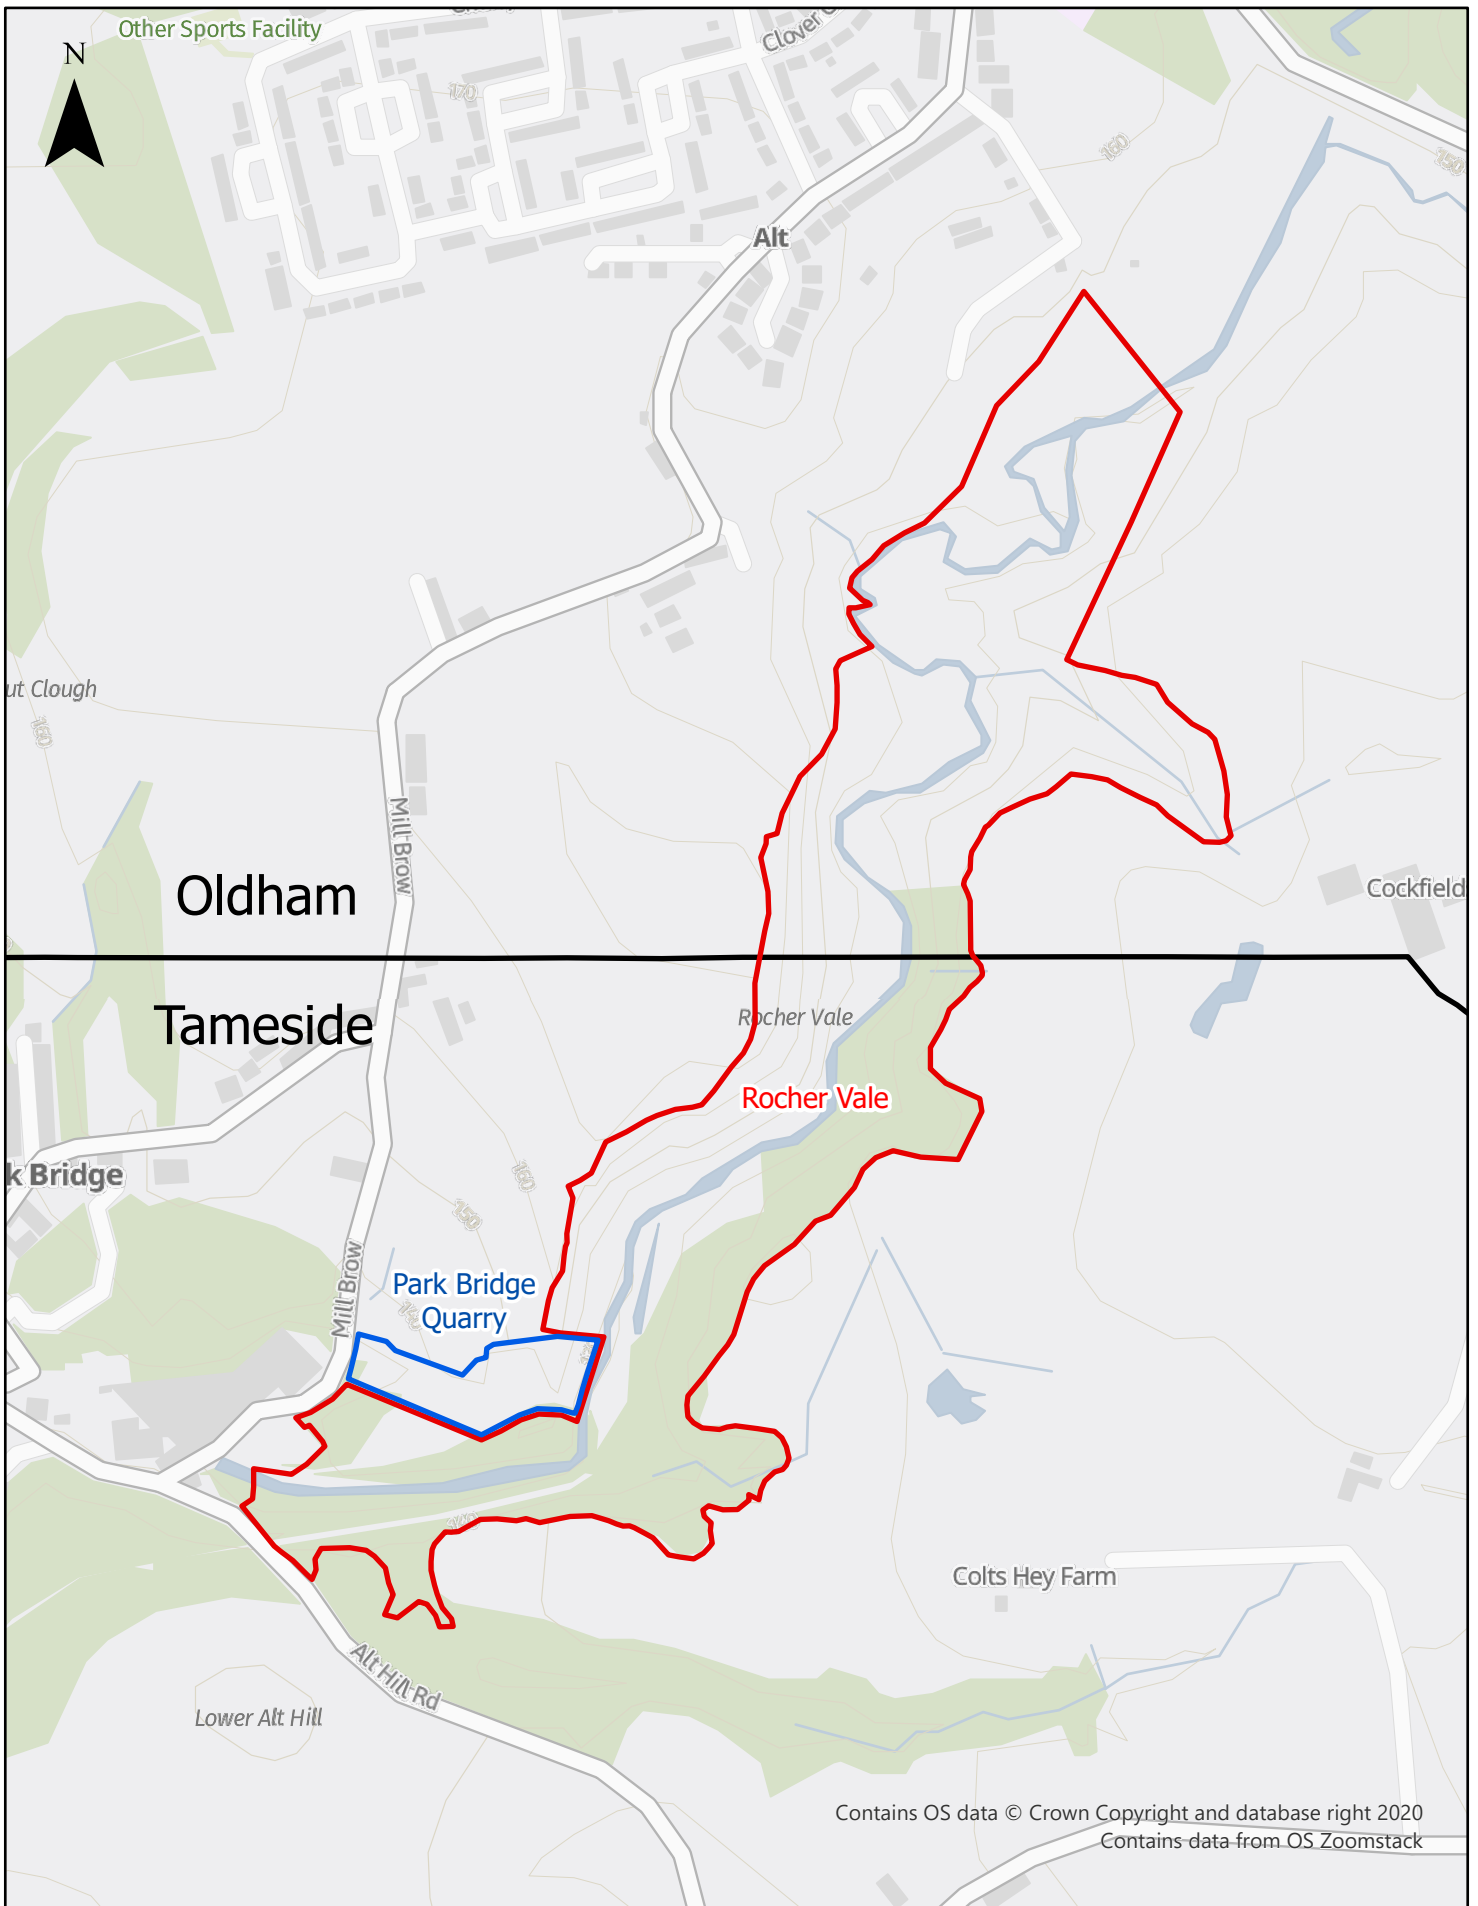

Rocher Vale RIGS - Site Location

Contains OS data © Crown Copyright and database right 2020
Contains data from OS Zoomstack

Legend

0 0.05 0.1 0.2 Kilometers

 Proposed Regionally Important Geological Site

 Borough Boundary

 Existing Regionally Important Geological Site